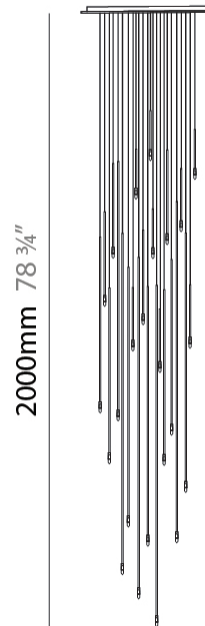

Ø700mm 27 ⁹/₁₆"