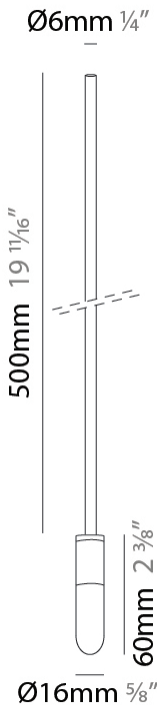

VIENI GIU SUSPENSION

D131586-

base number Finish
Options

1. To build a product code in our configurator select the specify button on the base model # product page
2. To build a manual product code on this datasheet choose from the options listed below in blue font and add the suffix to the base model #

GENERAL

Series: Vieni Giu
Partner: Knikerboker
Division: Design
Installation: Suspension
Product Type: Pendant
Mounting Location: Ceiling

PHYSICAL

Shape: Cylinder
Diameter (mm): 6
Diameter (in): 1/4
Height (mm): 500
Height (in): 19 11/16
Max. Overall Height (mm): 2000
Max. Overall Height (in): 78 3/4
Fixture Finish: EWH / EBK / MAN / COF / PRD / GLD / SBN / MBN / SLF / GLF / CLF / BRL
Fixture Material: Aluminum
Cable Details: 1500mm / 19 11/16" Cable

ELECTRICAL

Lamp Type: LED
Input Wattage (W): 1.5
Dimming: Non-Dimmable
Driver Included: Yes
Driver Location: Integrated
Driver Type: Constant Voltage - Universal
Driver Class: Class 2
Input Voltage (V): 120 - 277
Output Voltage (V): 12

LED

Color Temperature (°K): 3000
Max. Delivered Lumen (lm): 220
CRI: >85 CRI
Lamp Life (hrs): 50000

OPTICAL

RATINGS AND CERTIFICATIONS

Certified By: Certified for North American Standards
IP rating: IP20

PROJECT
TYPE
SPECIFIER
QUANTITY
DATE