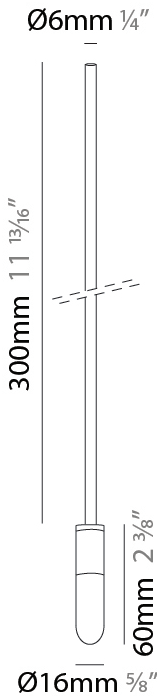

VIENI GIU SUSPENSION

D131584-

base number Finish
Options

PROJECT
TYPE
SPECIFIER
QUANTITY
DATE

1. To build a product code in our configurator select the specify button on the base model # product page
2. To build a manual product code on this datasheet choose from the options listed below in blue font and add the suffix to the base model #

GENERAL

Series: Vieni Giu
Partner: Knikerboker
Division: Design
Installation: Suspension
Product Type: Pendant
Mounting Location: Ceiling

PHYSICAL

Shape: Cylinder
Diameter (mm): 6
Diameter (in): 1/4
Height (mm): 300
Height (in): 11 13/16
Max. Overall Height (mm): 2000
Max. Overall Height (in): 78 3/4
Fixture Finish: EWH / EBK / MAN / COF / PRD / GLD / SBN / MBN / SLF / GLF / CLF / BRL
Fixture Material: Aluminum
Cable Details: 1700mm / 66 15/16" Cable

ELECTRICAL

Lamp Type: LED
Input Wattage (W): 1.5
Dimming: Non-Dimmable
Driver Included: Yes
Driver Location: Integrated
Driver Type: Constant Voltage - Universal
Driver Class: Class 2
Input Voltage (V): 120 - 277
Output Voltage (V): 12

LED

Color Temperature (°K): 3000
Max. Delivered Lumen (lm): 220
CRI: >85 CRI
Lamp Life (hrs): 50000

OPTICAL

RATINGS AND CERTIFICATIONS

Certified By: Certified for North American Standards
IP rating: IP20